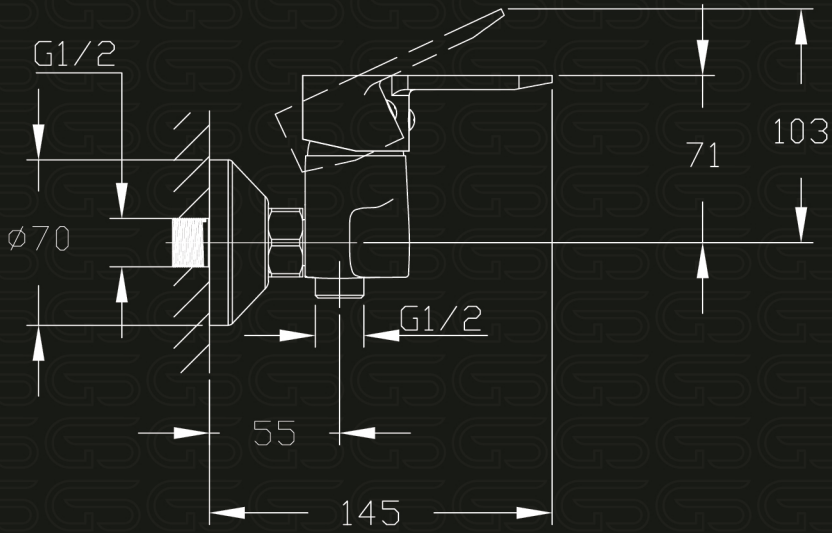

Open Sky

Family

Model Code

GS L1089-CP

خلاط دش يد واحدة 100 مم

Single Lever Wall-mount 100 mm Shower Mixer

CP GP BP RGP

Product Family : **Open Sky**
 Product Code : **GS L 1089-CP**
 Product Color : **Nickel chrome plated**
 Available Color : **CP GP BP RGP**

Product Type : **Shower Mixer**
 Main Material : **Brass**
 Flexible Hose : **G1/2"**