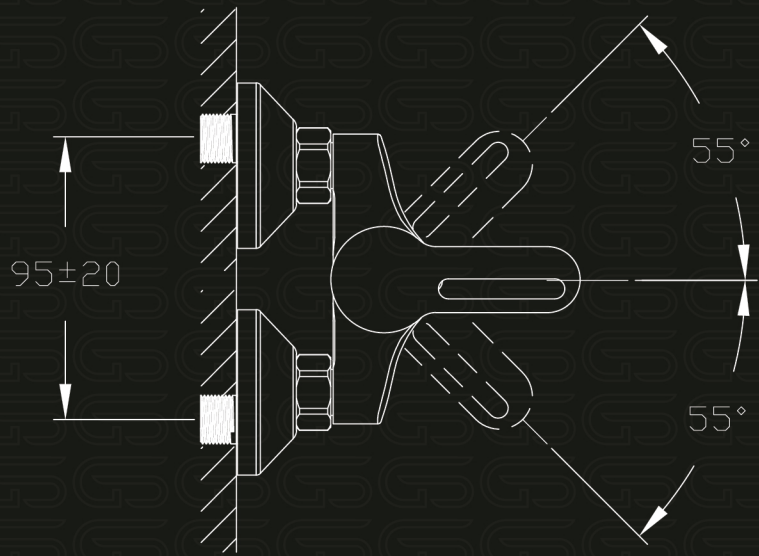

Open Sky

Family

Model Code

GS L1089-CP

خلاط دش يد واحدة 100 مم

Single Lever Wall-mount 100 mm Shower Mixer

CP GP BP RGP

Product Family : **Open Sky**
 Product Code : **GS L 1089-CP**
 Product Color : **Nickel chrome plated**
 Available Color : **CP GP BP RGP**

Product Type : **Shower Mixer**
 Main Material : **Brass**
 Flexible Hose : **G1/2"**