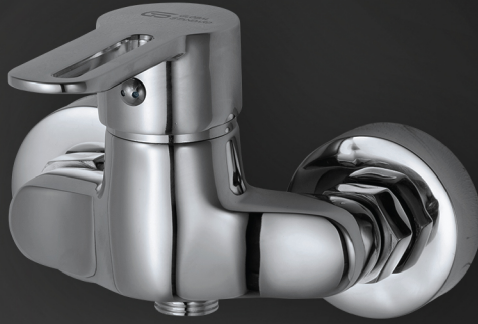

Open Sky

Family

Model Code

GS L1089-CP

خلاط دش يد واحدة 100 مم

Single Lever Wall-mount 100 mm Shower Mixer

CP GP BP RGP

Product Family : **Open Sky**
 Product Code : **GS L 1089-CP**
 Product Color : **Nickel chrome plated**
 Available Color : **CP GP BP RGP**

Product Type : **Shower Mixer**
 Main Material : **Brass**
 Flexible Hose : **G1/2"**